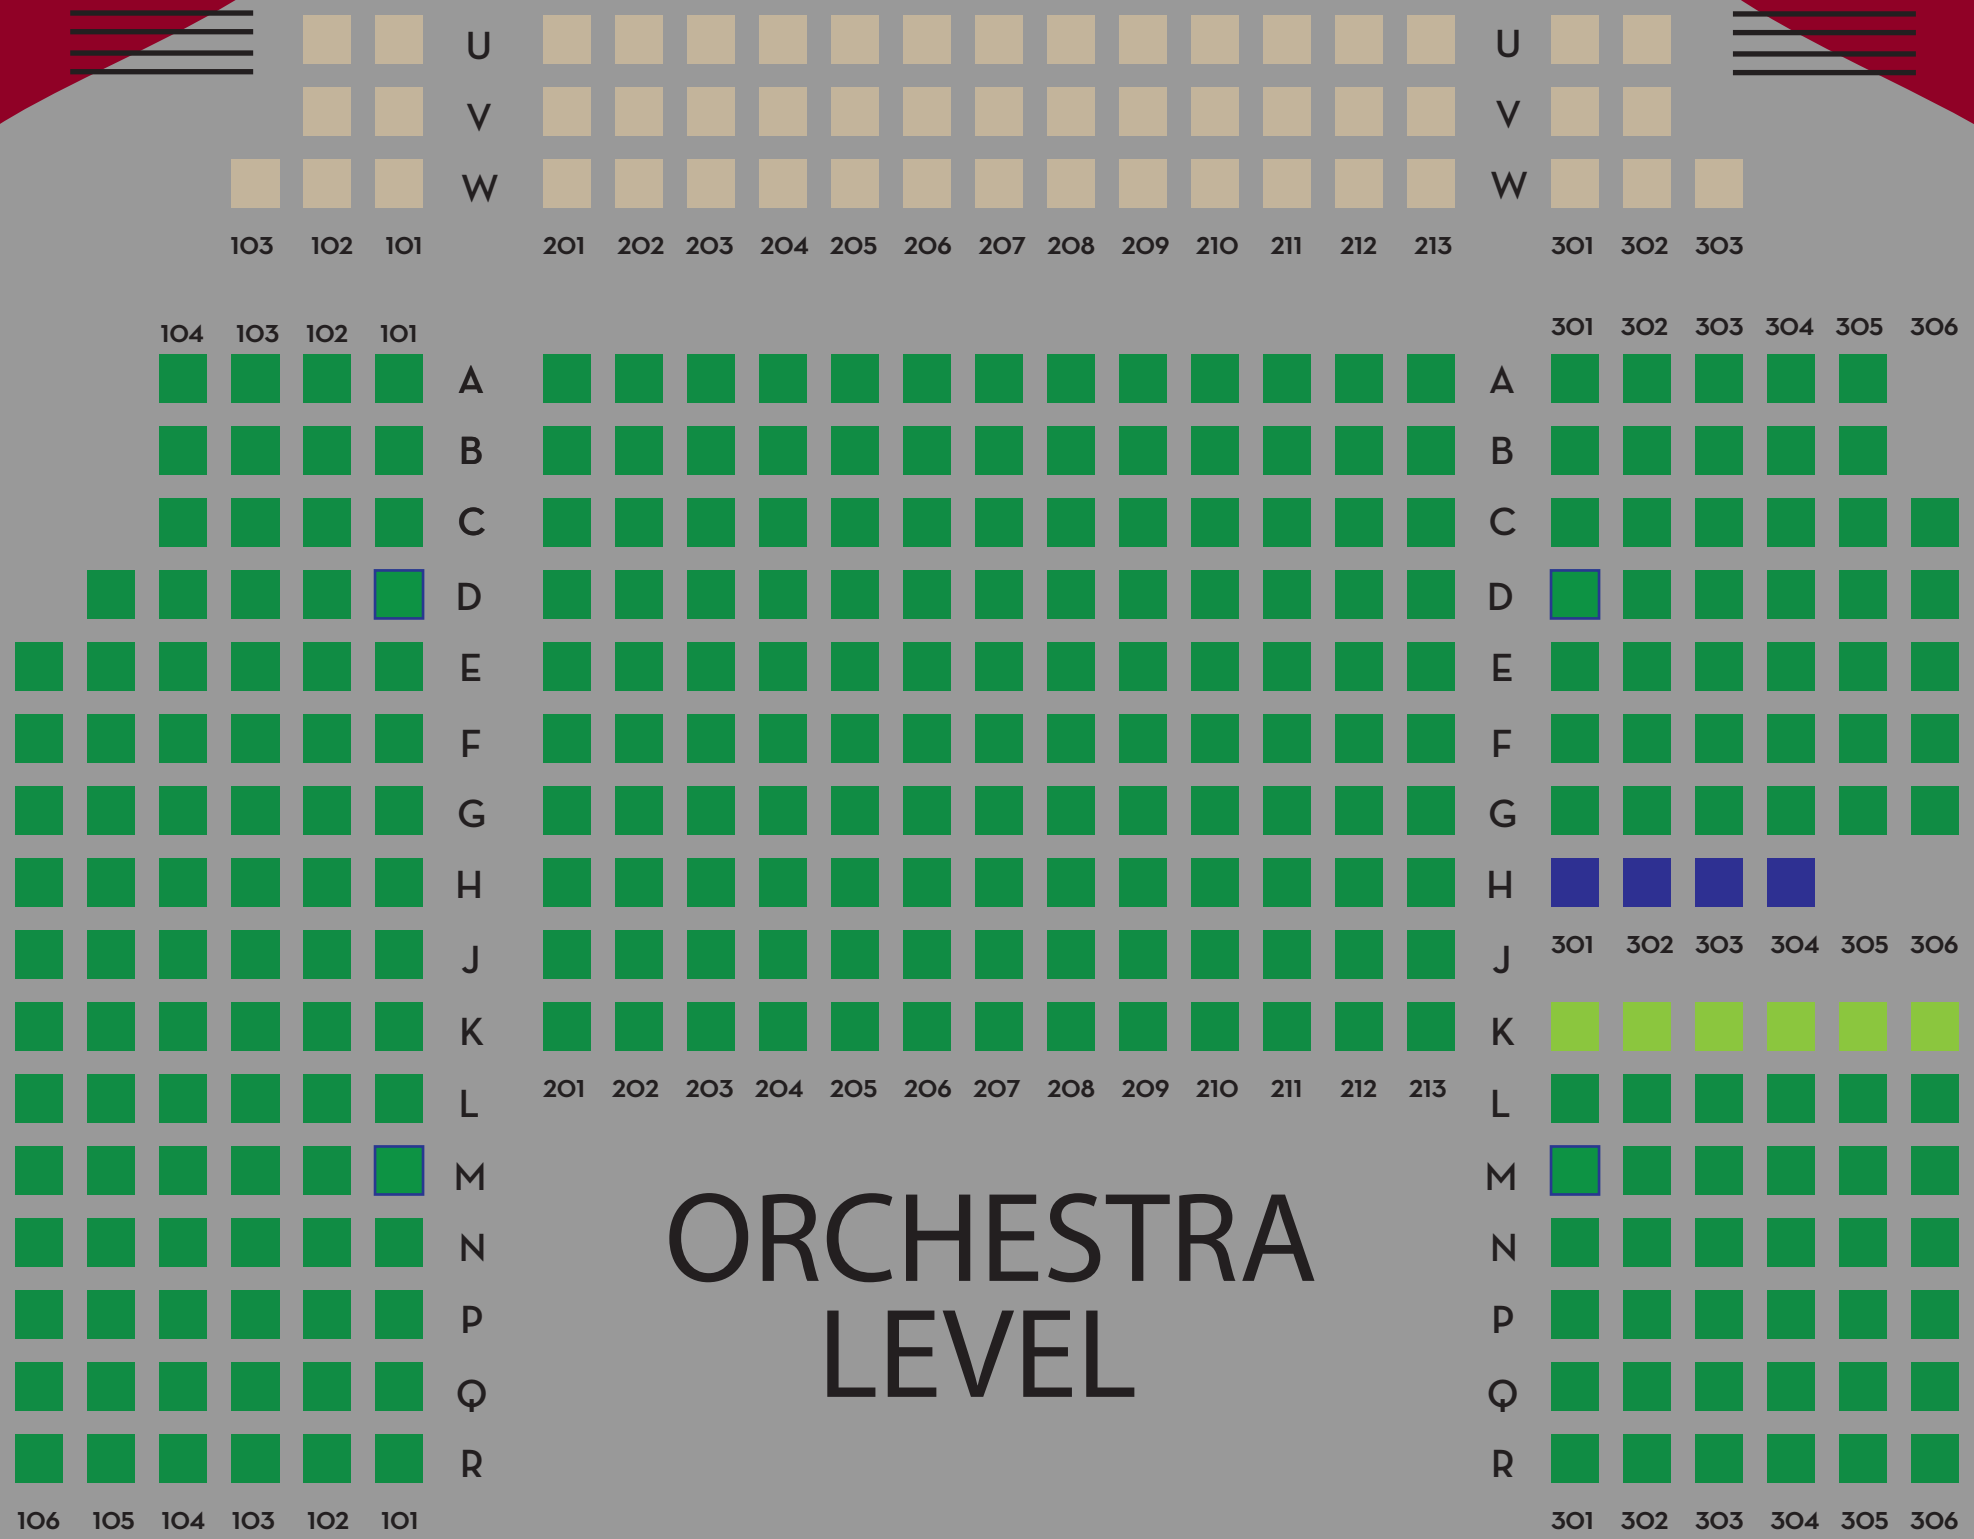

STAGE

STAGE STAIRS

STAGE STAIRS

BALCONY

- permanent orchestra level seats (291)
- possible restricted visibility (6)
- accessible seat with raiseable arms (4)
- wheelchair seating
- removeable orchestra pit seats (53)
- lower balcony and box seats (102)
- upper balcony seats (158)
- bench seats - no arms, straight backs (18)