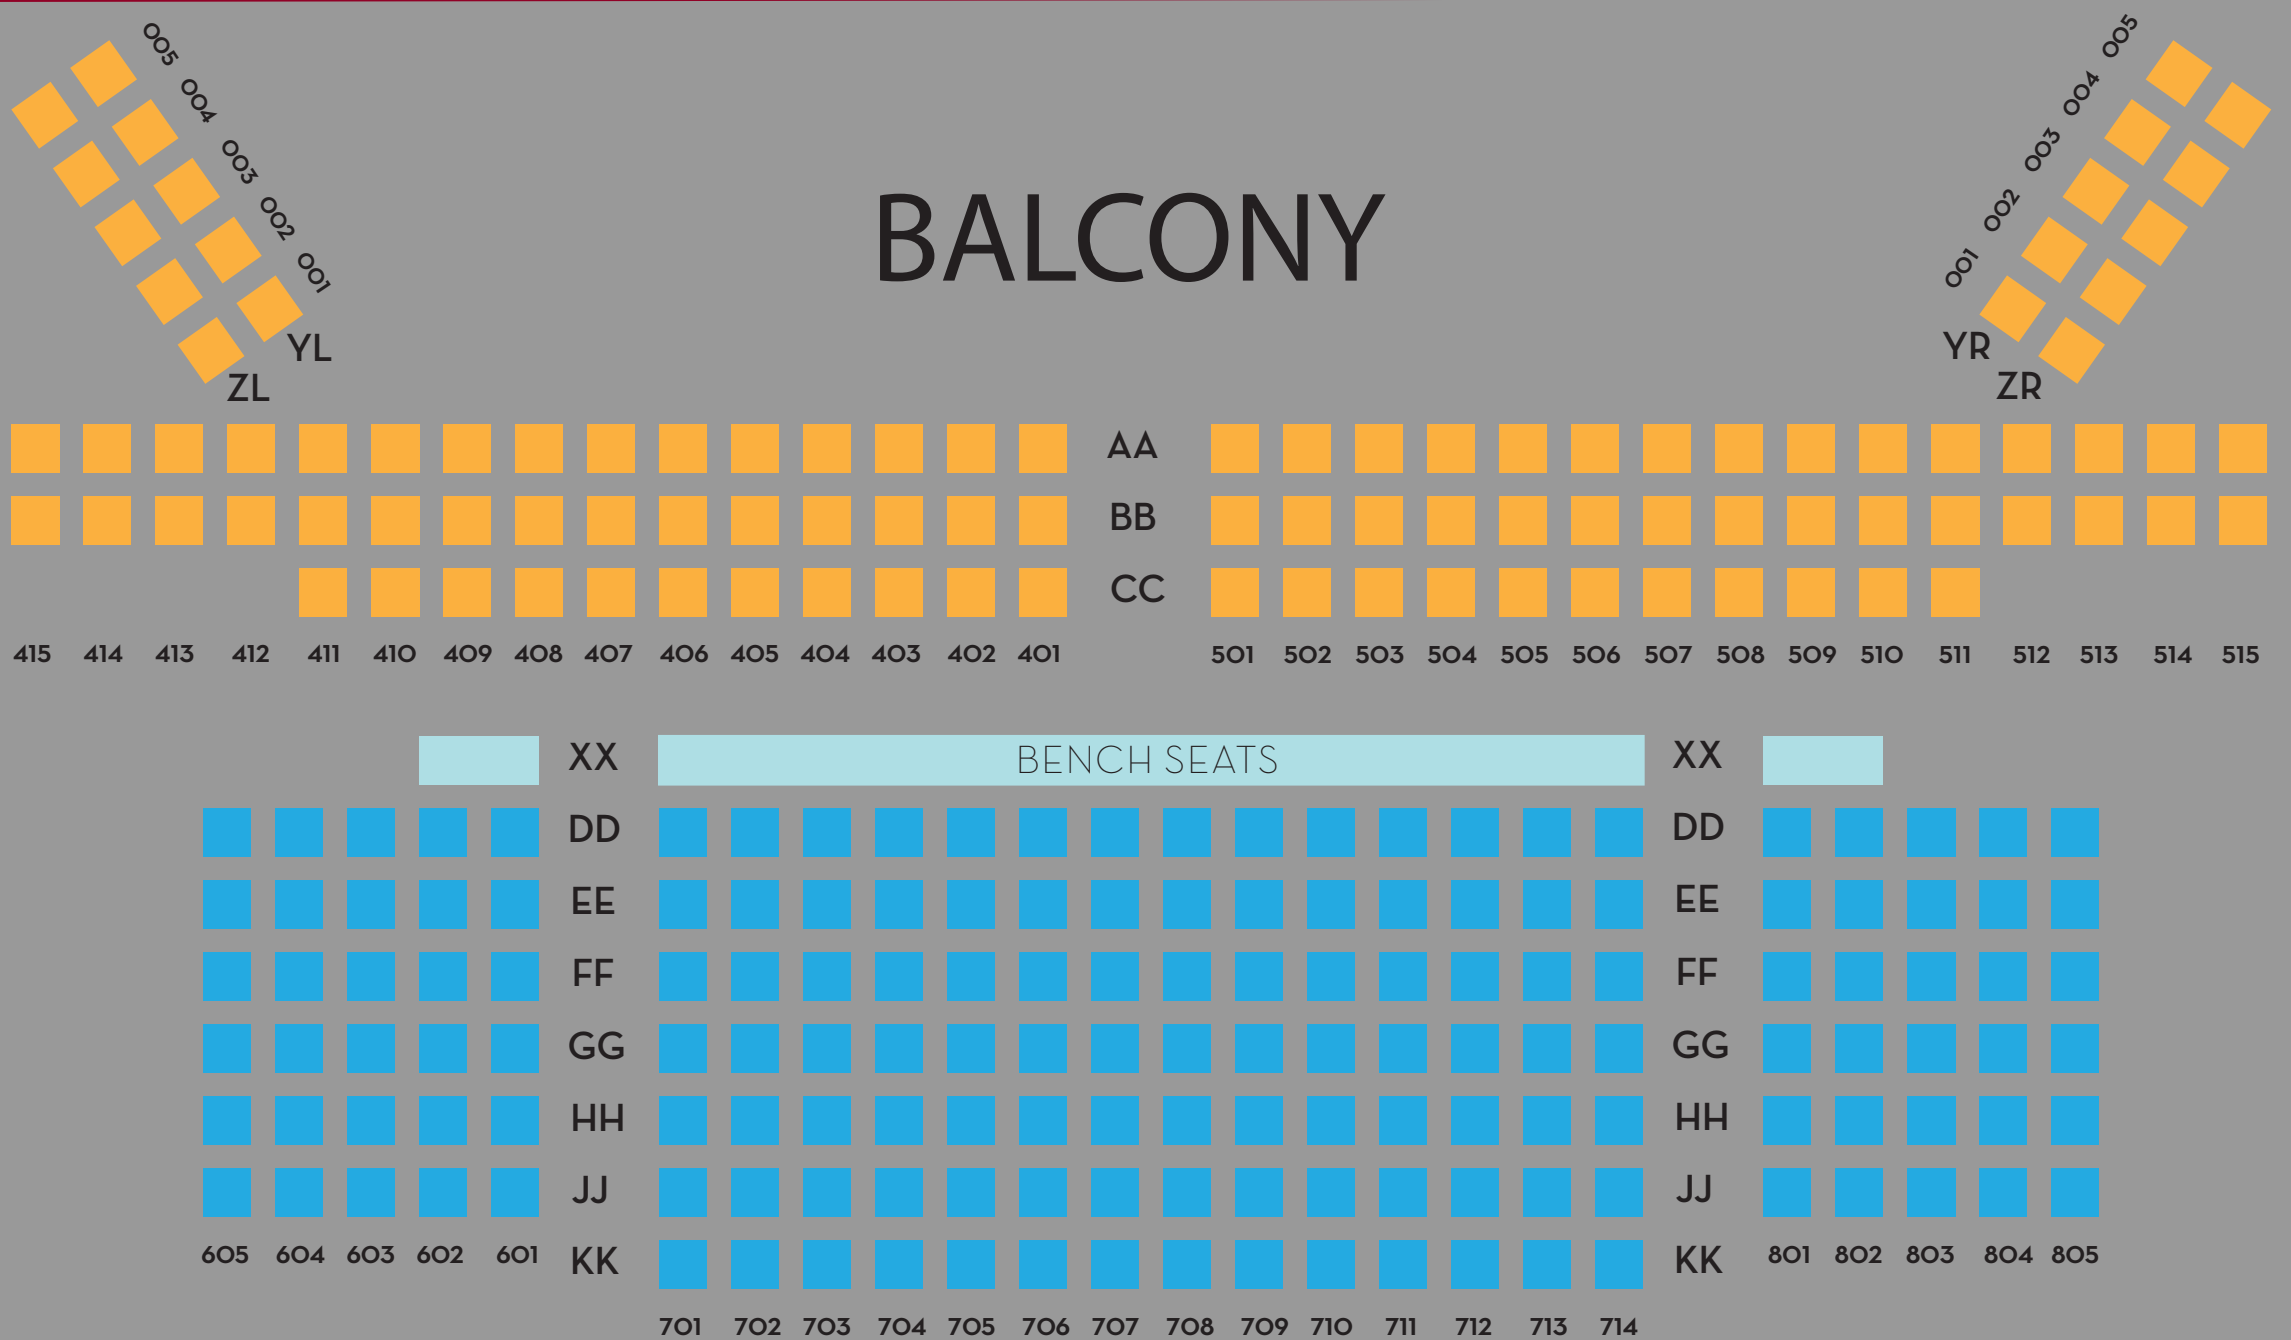

STAGE

STAGE STAIRS

STAGE STAIRS

BALCONY

- permanent orchestra level seats (291)
- possible restricted visibility (6)
- accessible seat with raiseable arms (4)
- wheelchair seating
- removeable orchestra pit seats (53)
- lower balcony and box seats (102)
- upper balcony seats (158)
- bench seats - no arms, straight backs (18)